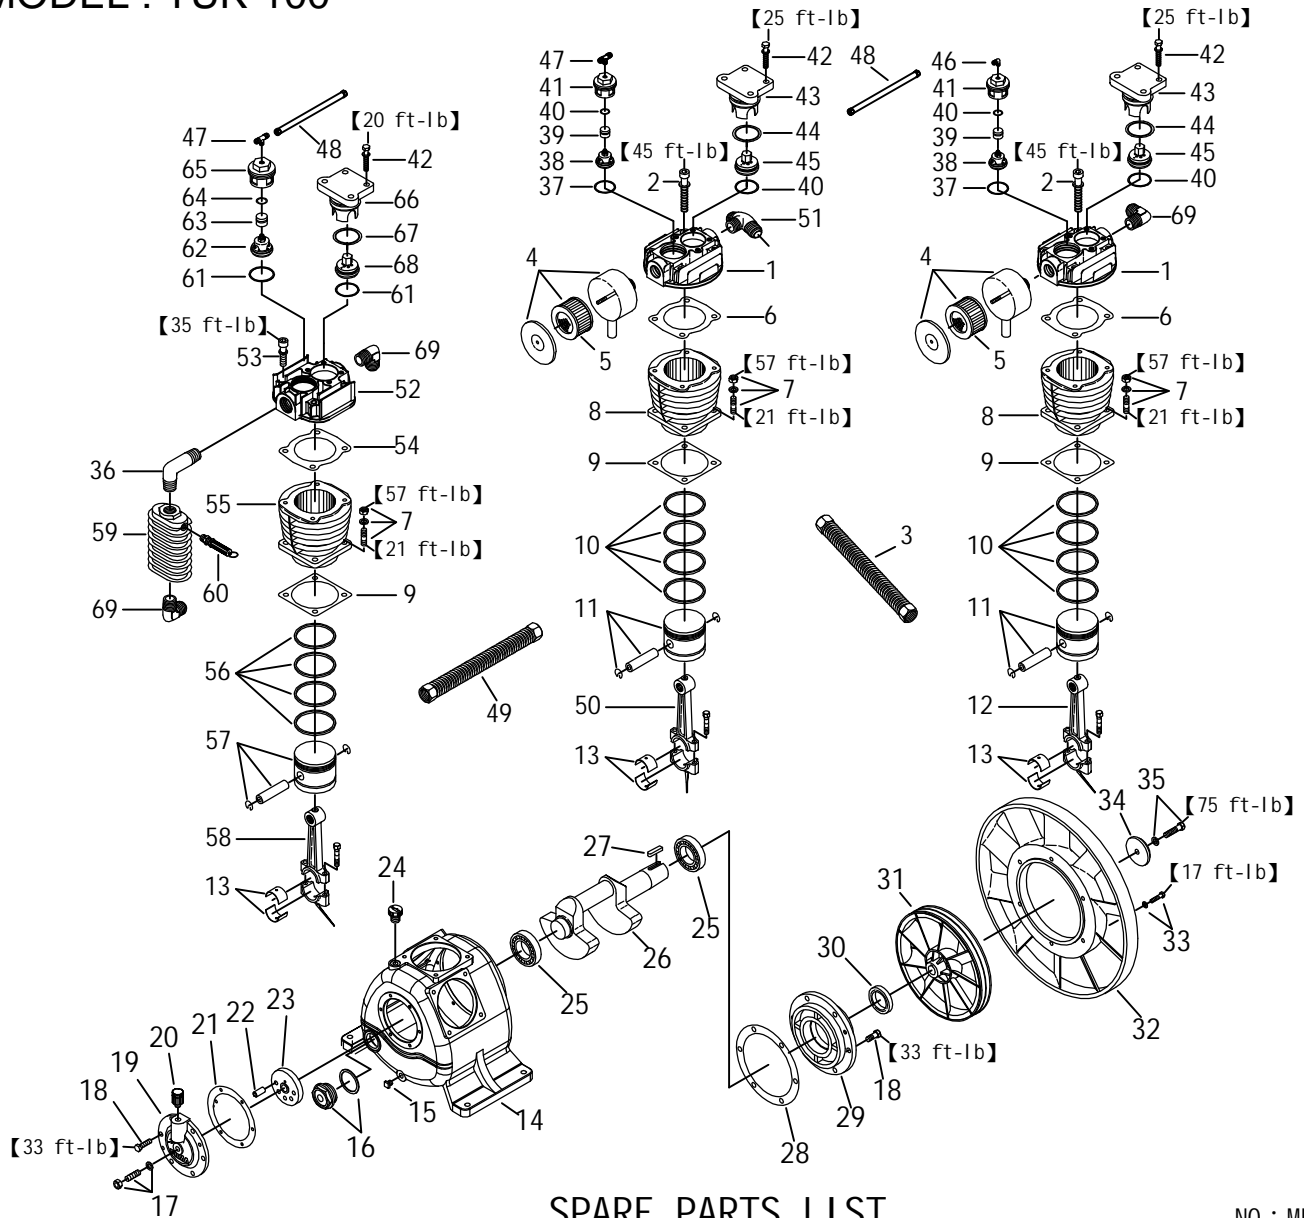

MODEL : TUK-100

SPARE PARTS LIST

NO : MF-1201

REF. NO.	DESCRIPTION	PART NO.	QTY.	REF. NO.	DESCRIPTION	PART NO.	QTY.
1	Cylinder head	3101049	2	36	Exhaust elbow	2N06-10T10T92	1
2	Allen bolt set	3B01-M12*065V	8	37	Inlet/Exhaust washer	2B31-002	4
3	Exhaust tube set	3B2-10*245	1	38	Inlet valve assembly	3B12-PU75	2
4	Air filter	2140011	2	39	Unloading piston	2113010	2
5	Filter element	2142009	2	40	O-ring	2N52-P21V	2
6	Cylinder head gasket	2G01-008C	2	41	Inlet valve holder	3110010	2
7	Double head bolt set	3B11-004-A	12	42	Allen bolt set	3B00-SM08*030V	12
8	Cylinder	3201016	2	43	Exhaust press plate	3126005	2
9	Cylinder gasket	2G04-010	3	44	O-Ring	2N52-G55V	2
10	Piston ring set	3B32-100N	2	45	Exhaust valve assembly	3B11-HL75	2
11	Piston set	3B31-100L	2	46	Unloading elbow	2N06-01T02H	1
12	Rod set	3B33-P7567	1	47	Unloading 3-way pipe	2N09-02H01T02H4	2
13	Rod bush	2316002-B	3	48	Unloading tube set	3B2-02*475N	2
14	Crankcase	3301129	1	49	Exhaust tube set	3B2-10*570	1
15	Oil draining plug	2N33-002	1	50	Rod set	3B33-P7568	1
16	Oil sight gauge set	2303023B	1	51	Exhaust 3-way pipe	2N09-10H10T10H3	1
17	Bolt set	3B07-SM16*40-A	1	52	Cylinder head	3101050	1
18	Hexagon bolt	2B00-SM10*025	12	53	Allen bolt set	3B01-M10*055V	4
19	Front bearing seat	3309042	1	54	Cylinder head gasket	2G01-007C	1
20	Breathing cover	2321008	1	55	Cylinder	3201013	1
21	Front bearing seat gasket	2G05-009	1	56	Piston ring set	3B32-70N	1
22	Pin	2N41-003	1	57	Piston set	3B31-170	1
23	Thrust block	3312008	1	58	Rod set	3B33-TKA071	1
24	Oil filling plug set	2319004A	1	59	Spare tank	3125002	1
25	Bearing	2N35-32210	2	60	Pressure relief valve	2406020A	1
26	Crankshaft & balancer	3304027	1	61	Inlet/Exhaust washer	2B31-001	2
27	Pulley key	2N47-10*8*40	1	62	Inlet valve assembly	3B12-PU23	1
28	Rear bearing seat gasket	2G06-003	1	63	Unloading piston	2113009	1
29	Rear bearing seat	3311037	1	64	O-Ring	2N52-P18V	1
30	Oil seal	2N50-TC50*72*12	1	65	Inlet valve assembly	3110008	1
31	Pulley	3PBF-115B350	1	66	Exhaust press plate	3126004	1
32	Fly wheel	3PBF-516*228	1	67	O-Ring	2N52-G45V	1
33	Hexagon bolt set	3B00-SM08*035AV	6	68	Exhaust valve assembly	3B11-NPP23	1
34	Plate washer	2B34-13*75*13	1	69	Exhaust elbow	2N06-10T10H	3
35	Hexagon bolt set	3B00-SM12*050V	1				