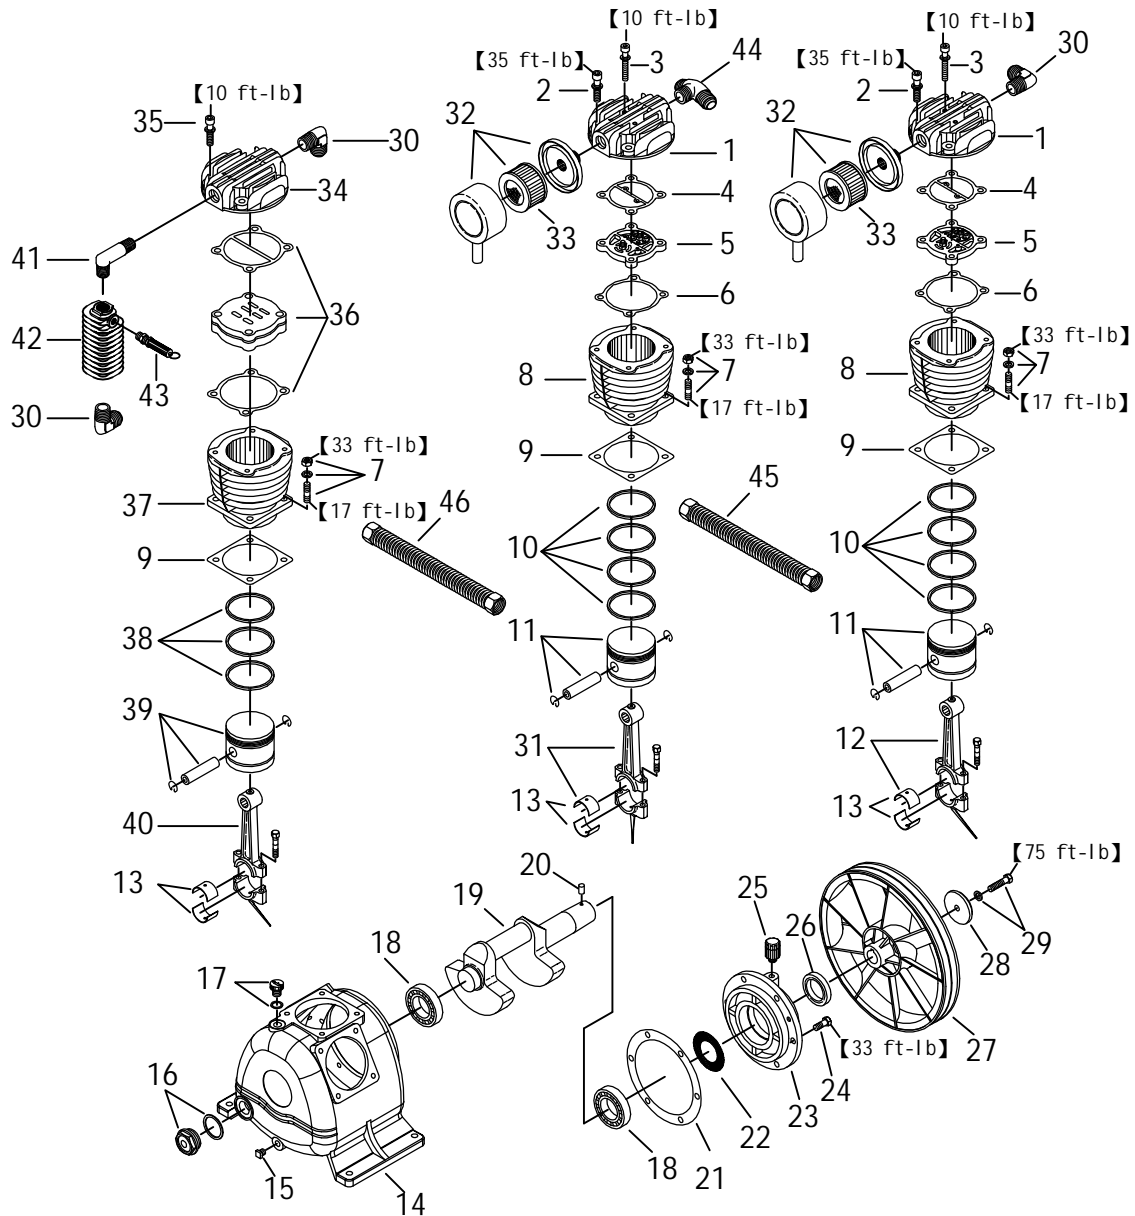

MODEL : TK-50

SPARE PARTS LIST

NO : MF-1707

| REF. NO. | DESCRIPTION | PART NO. | QTY. | REF. NO. | DESCRIPTION | PART NO. | QTY. |
|----------|------------------------------|---------------|------|----------|--------------------------|-----------------|------|
| 1 | Cylinder head | 3101018 | 2 | 24 | Hexagon bolt | 2B00-SM10*025 | 6 |
| 2 | Allen bolt set | 3B01-M10*050V | 8 | 25 | Breathing cover | 2321008 | 1 |
| 3 | Allen bolt set | 3B01-M06*055Z | 4 | 26 | Oil seal | 2N50-TC30*50*11 | 1 |
| 4 | Cylinder head gasket | 2G01-011C | 2 | 27 | Pulley | 3PBF-145A230M | 1 |
| 5 | Inlet&Exhaust valve assembly | 3B13-AP80 | 2 | 28 | Pulley washer | 2B34-13*52*14 | 1 |
| 6 | Valve seat gasket | 2G03-005C | 2 | 29 | Hexagon bolt set | 3B00-SM12*050V | 1 |
| 7 | Double head screw set | 3B11-003-A | 12 | 30 | Exhaust elbow | 2N06-06T06H | 3 |
| 8 | Cylinder | 3201015 | 2 | 31 | Rod set | 3B33-P2337 | 1 |
| 9 | Cylinder gasket | 2G04-009 | 2 | 32 | Air filter | 2140009 | 2 |
| 10 | Piston ring set | 3B32-80N | 3 | 33 | Filter element | 2142002 | 2 |
| 11 | Piston set | 3B31-80L | 2 | 34 | Cylinder head | 3101043 | 1 |
| 12 | Rod set | 3B33-P2346 | 1 | 35 | Allen bolt set | 3B01-M06*040V | 4 |
| 13 | Crank rod bush(2 pieces) | 2316001-B | 3 | 36 | In. & Ex. valve assembly | 3B13-K5065C | 1 |
| 14 | Crankcase | 3301127 | 1 | 37 | Cylinder | 3201029 | 1 |
| 15 | Oil draining plug | 2N33-002 | 1 | 38 | Piston ring set | 3B32-65N | 1 |
| 16 | Oil sight gauge set | 2303023B | 1 | 39 | Piston set | 3B31-T65 | 1 |
| 17 | Oil filling plug set | 2319004A | 1 | 40 | Rod set | 3B33-TK5048 | 1 |
| 18 | Bearing | 2N35-6306 | 2 | 41 | Exhaust elbow | 2N06-06T06T85 | 1 |
| 19 | Crankshaft & balancer | 3304025 | 1 | 42 | Spart tank | 3125001 | 1 |
| 20 | Pulley key | 2N47-63*09 | 1 | 43 | Pressure relief valve | 2406020A | 1 |
| 21 | Rear bearing seat gasket | 2G06-002 | 1 | 44 | Exhaust three way pipe | 2N09-06H06T06H2 | 1 |
| 22 | Oil mesh | 2352002 | 1 | 45 | Exhaust tube set | 3B2-06*235 | 1 |
| 23 | Rear bearing seat | 3311003 | 1 | 46 | Exhaust tube set | 3B2-06*490 | 1 |