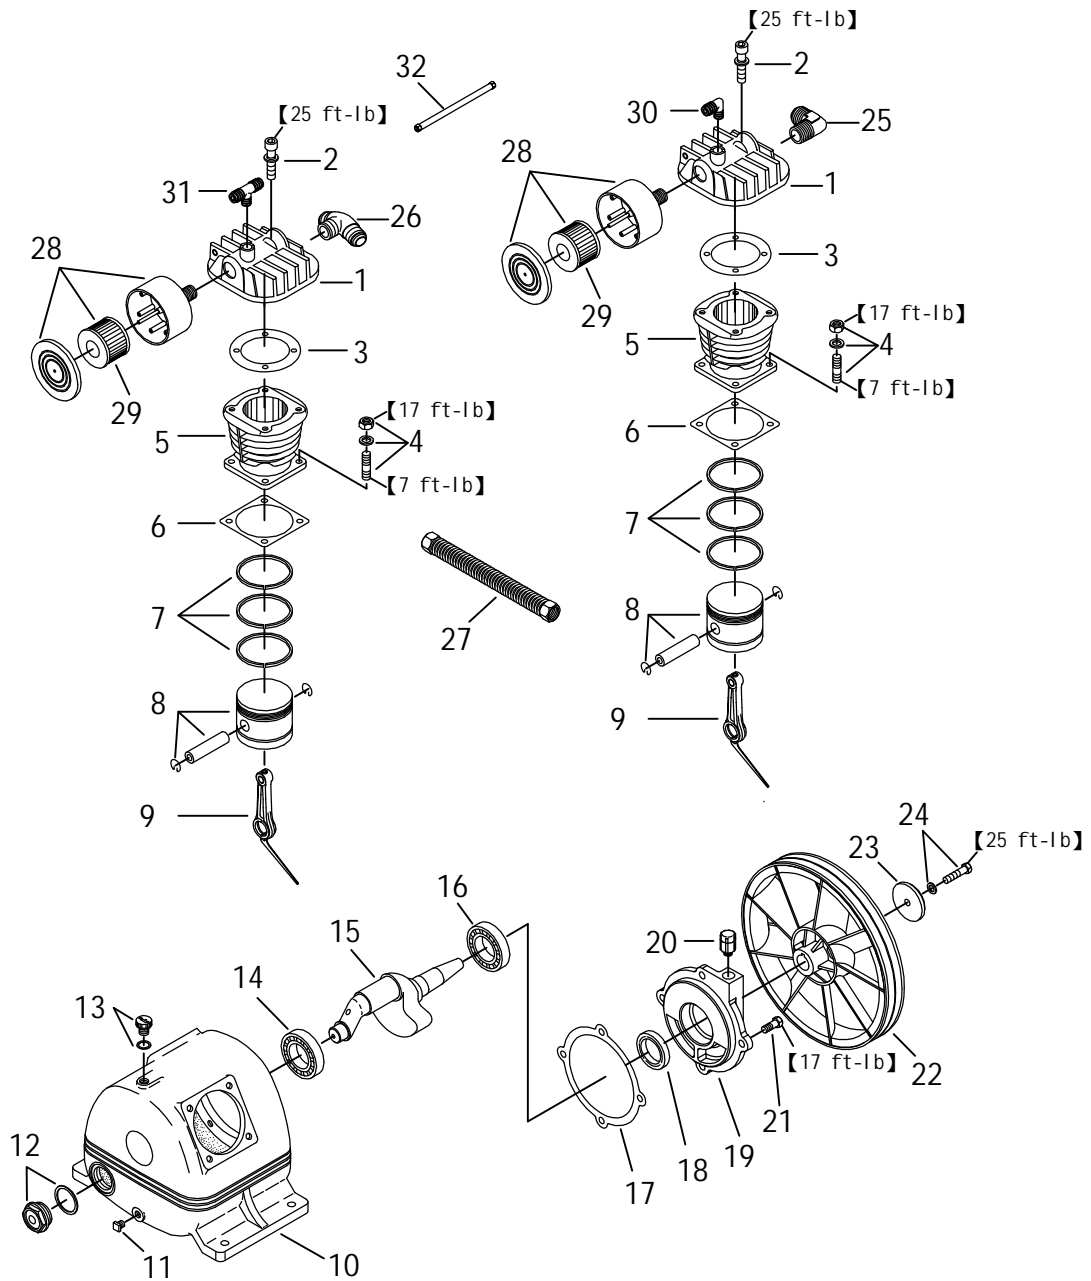

MODEL : PUP20

SPARE PARTS LIST

NO : MF-1707

REF. NO.	DESCRIPTION	PART NO.	QTY.	REF. NO.	DESCRIPTION	PART NO.	QTY.
1	Cylinder head	3B1-PU21	2	17	Rear bearing seat gasket	2G06-008	1
2	Hexagon bolt set	3B00-SM08*050V	8	18	Oil seal	2N50-TC24*47*07	1
3	Cylinder head gasket	2G01-006C	2	19	Rear bearing seat	3311034	1
4	Double head screw set	3B11-001-A	8	20	Breathing cover	2321008	1
5	Cylinder	3201038	2	21	Hexagon blot	2B00-SM08*020	4
6	Cylinder gasket	2G04-003	2	22	Pulley	3PBF-105A124	1
7	Piston ring set	3B32-65N	2	23	Plate washer	2B30-08*35*35	1
8	Piston set	3B31-65N	2	24	Hexagon bolt set	3B00-SM08*035AV	1
9	Rod set	3B33-H20601	2	25	Exhaust elbow	2N06-04T04H	1
10	Crankcase	3301015	1	26	Exhaust three way pipe	2N09-04H04T04H1C	1
11	Oil draining plug	2N33-001	1	27	Exhaust tube set	3B2-04*215	1
12	Oil sight gauge set	2303022B	1	28	Air filter set	2140019A	2
13	Oil filling plug set	2319003A	1	29	Filter element	2142013	2
14	Bearing	2N35-6204	1	30	Unloading elbow	2N06-01T02H	1
15	Crankshaft & balancer	3304038	1	31	Unloading three way pipe	2N09-02H01T02H4	1
16	Bearing	2N35-6205Z	1	32	Unloading tube set	3B2-02*450N	1