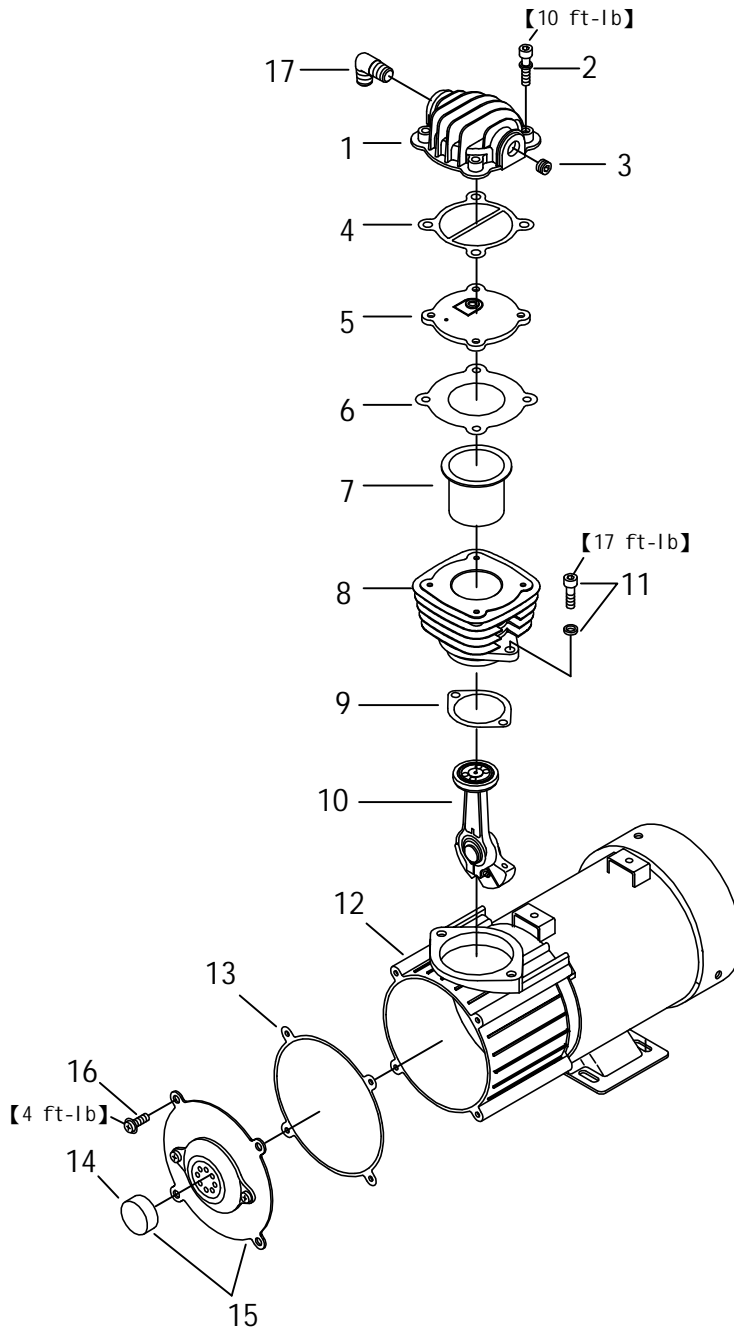

MODEL : PD10

### SPARE PARTS LIST

NO : MF-1707

REF. NO.	DESCRIPTION	PART NO.	QTY.	REF. NO.	DESCRIPTION	PART NO.	QTY.
1	Cylinder head	3101061	1	10	Rod set	3B34-DD07	1
2	Allen bolt	3B01-M06*035V	4	11	Allen bolt set	3B01-M08*025V	2
3	Plug	2B14-ST03E	1	12	Motor set	3B8-DD0712VT	1
4	Cylinder head gasket	2G01-015H	1	13	Front cover gasket	2G07-014	1
5	Exhaust valve seat set	3B11-DD07	1	14	Filter element	2142014	1
6	Valve seat gasket	2G03-008H	1	15	Filter	2140034	1
7	Cylinder liner	3210007	1	16	Bolt	2B02-FM5*010WB	4
8	Cylinder	3201075	1	17	Exhaust elbow	2N06-03T03H	1
9	Cylinder gasket	2G04-024	1				