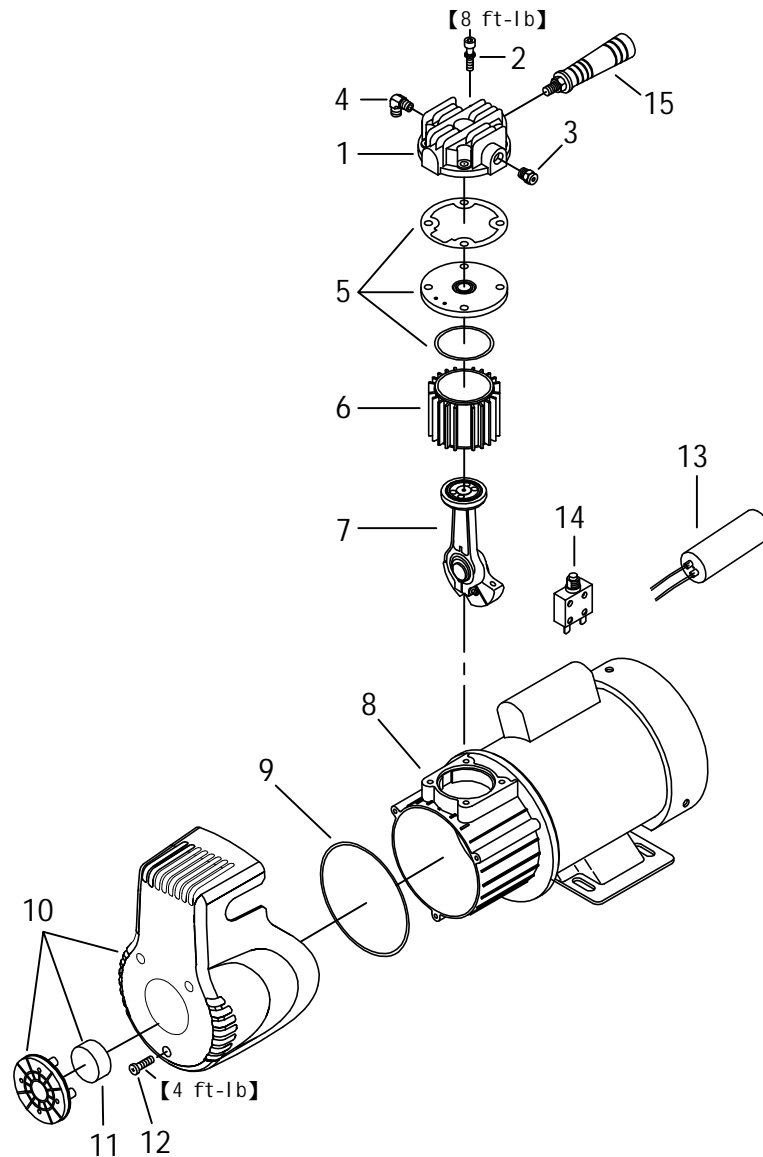

MODEL : LA57

SPARE PARTS LIST

NO : MF-1707

REF. NO.	DESCRIPTION	PART NO.	QTY.	REF. NO.	DESCRIPTION	PART NO.	QTY.
1	Cylinder head	3101096H	1	9	Front cover gasket	2G07-009	1
2	Allen bolt set	3B01-M06*080V	4	10	Shroud	2428036	1
3	Auto relief valve	2409003	1	11	Filter element	2142014	1
4	Hexagon elbow	2N06-02T03HL	1	12	Bolt	2B02-FM5*015	3
5	Exhaust valve seat	3B11-A9000A	1	13	Running capacitor	2E27-030F250V	1
6	Cylinder	3201065	1	14	Circuit breaker	2E25-08A	1
7	Rod set	3B34-MB57	1	15	Grip	3432011	1
8	Motor set	3B8-MB5702P	1				