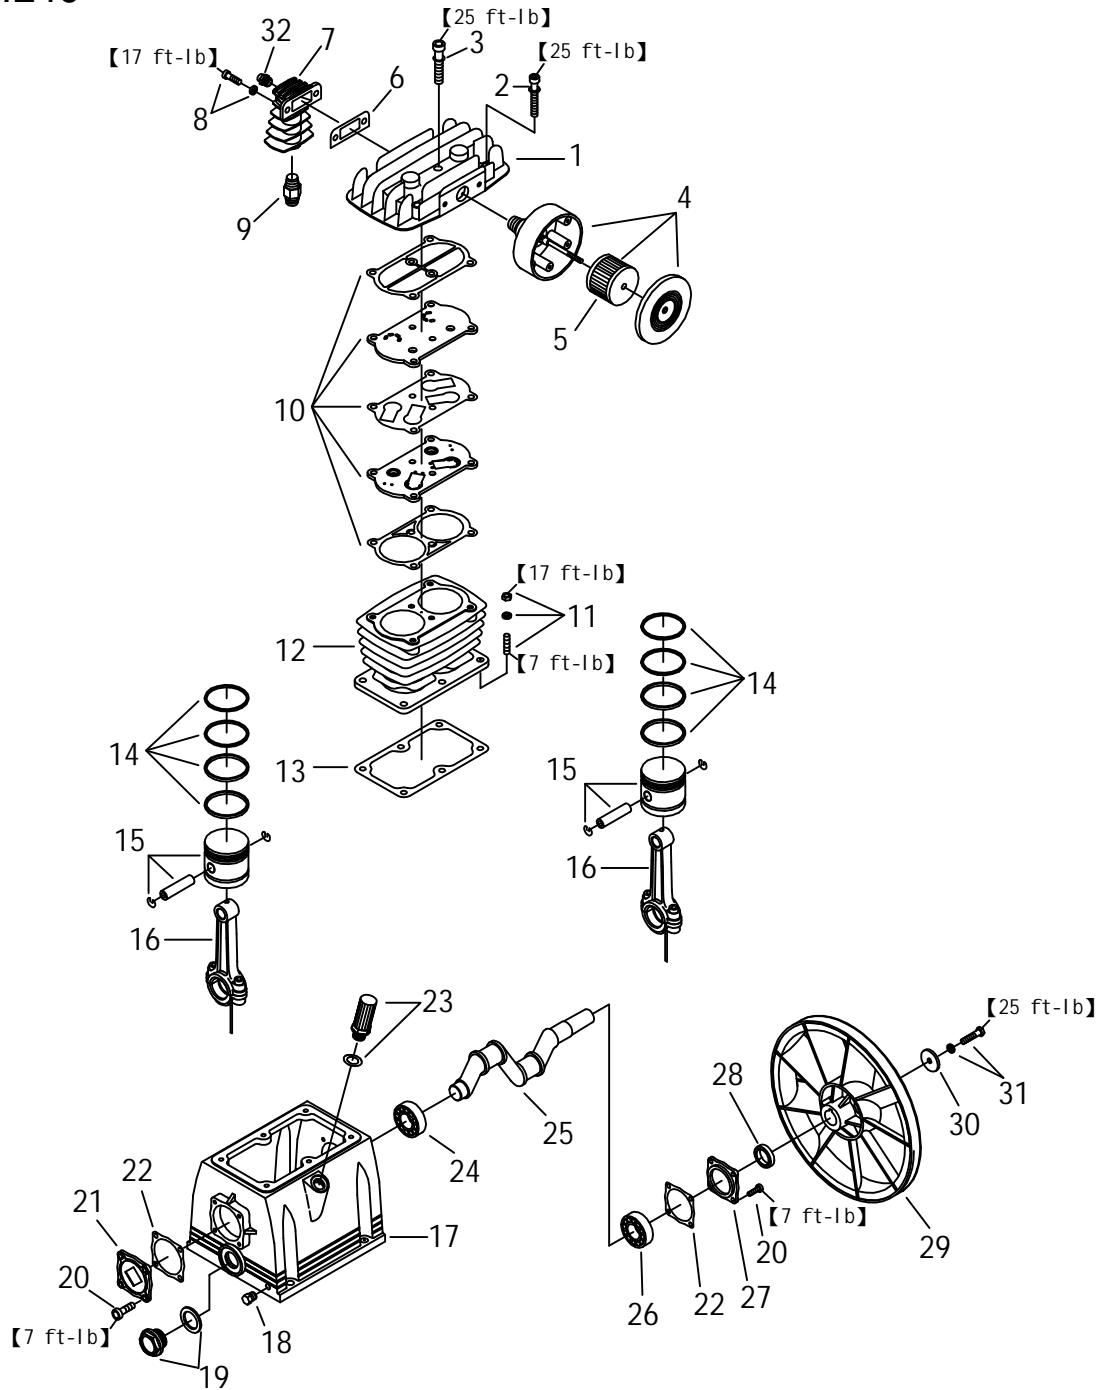

MODEL : HL40

SPARE PARTS LIST

NO : MF-1707

REF. NO.	DESCRIPTION	PART NO.	QTY.	REF. NO.	DESCRIPTION	PART NO.	QTY.
1	Cylinder head	3101059	1	17	Crankcase	3301055	1
2	Allen bolt set	3B01-M08*055V	4	18	Oil draining plug	2N33-001	1
3	Allen bolt set	3B01-M08*065V	2	19	Oil sight gauge set	2303022B	1
4	Air filter set	2140019A	1	20	Allen bolt set	2B01-M06*020	8
5	Filter element	2142013	1	21	Front bearing set	3309006	1
6	Exhaust elbow gasket	2G09-001H	1	22	Bearing seat packing	2G06-005	2
7	Exhaust tank	3127008	1	23	Breather set	2339009A	1
8	Allen bolt set	3B01-M08*025V	2	24	Bearing	2N35-6205	1
9	Nipple	2N01-023	1	25	Crankshaft & balancer	3304074	1
10	In. & Ex. valve seat assembly	3B13-AH30	1	26	Bearing	2N35-6205Z	1
11	Double head screw set	3B11-001-A	6	27	Rear bearing seat	3311009	1
12	Cylinder	3201058	1	28	Oil seal	2N50-TC25*35*07	1
13	Cylinder gasket	2G04-017	1	29	Pulley	3PBF-105A124	1
14	Piston ring set	3B32-651N	2	30	Plate washer	2B30-08*35*35	1
15	Piston set	3B31-652	2	31	Hexagon bolt set	3B00-SM08*035AV	1
16	Rod set	3B33-HL25	2	32	Bushing	2N02-02N01NC	1