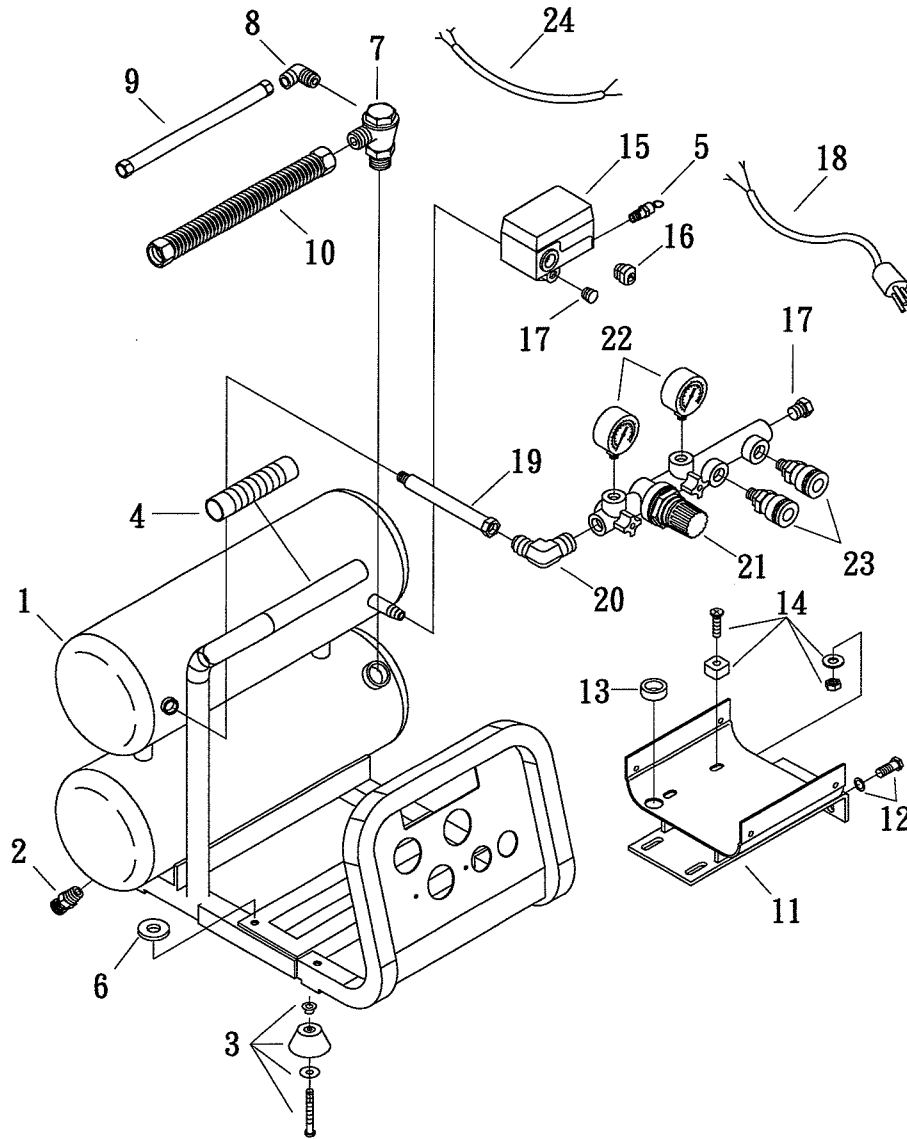

MODEL :DD-2022S (Pump)

SPARE PARTS LIST

NO : MP-1103

REF. NO.	DESCRIPTION	PART NO.	QTY.	REF. NO.	DESCRIPTION	PART NO.	QTY.
1	Cylinder head	3101042	1	13	Motor set	3B8-NA1002	1
2	Allen bolt set	3B01-M06*035V	4	14	Crankcase base gasket	2G08-001	1
3	Exhaust elbow gasket	2G09-001H	1	15	Crankcase base	3349001	1
4	Exhaust elbow	2N06-04H1	1	16	Bolt	2B02-FM5*015	4
5	Allen bolt	2B01-M08*020	2	17	Oil draining plug	2N33-001	1
6	Air filter	2140019A	1	18	Dipstick set	2339008A	1
7	Filter element	2142013	1	19	Centrifugal switch set	2E24-14064P	1
8	Inlet & Exhaust valve assembly	3B13-AC0747	1	20	Cooling fan	2336037-2	1
9	Piston ring set	3B32-47N	1	21	Shroud	2428003	1
10	Piston set	3B31-47	1	22	Bolt	2B02-FM5*010WB	6
11	Rod	2315033	1	23	Starting capacitor	2E28-300F125V	1
12	Crankshaft & balancer	3304076	1	24	Thermal protector	2E25-15A	1

MODEL :DD-2022S (Receive Tank)

SPARE PARTS LIST

NO : MP-1103

REF. NO.	DESCRIPTION	PART NO.	QTY.	REF. NO.	DESCRIPTION	PART NO.	QTY.
1	Air tank	3401542A	1	13	Bushing	2E04-101	1
2	Drain valve	2405011	1	14	Motor feet set bolt	3B08-FM08*30-A	4
3	Rubber pad set	3433011-A	4	15	Pressure switch	2E21-AA276BP	1
4	Grip	2432004	1	16	Strain relief bushing	2E04-010	2
5	Pressure relief valve	2406018A	1	17	Plug	2B14-ST02E	4
6	Body seat block	2439008	6	18	Power cable	2E01-012	1
7	Check valve	2414025	1	19	Soft tube	2T06-026	1
8	Unloading elbow	2N06-01T02H	1	20	Exhaust elbow	2N06-02T02S	1
9	Unloading tube	3B2-02*220F	1	21	Regulator	2408027	1
10	Exhaust soft tube	2T02-04*0440	1	22	Pressure gauge	2D12-15V15KS	2
11	Tank seating	3401203A	1	23	Quick coupler(female)	07MS01/4M-B	2
12	Hexagon bolt set	3B00-FM08*020V	4	24	Cable	2E02-2030602Y2T	1