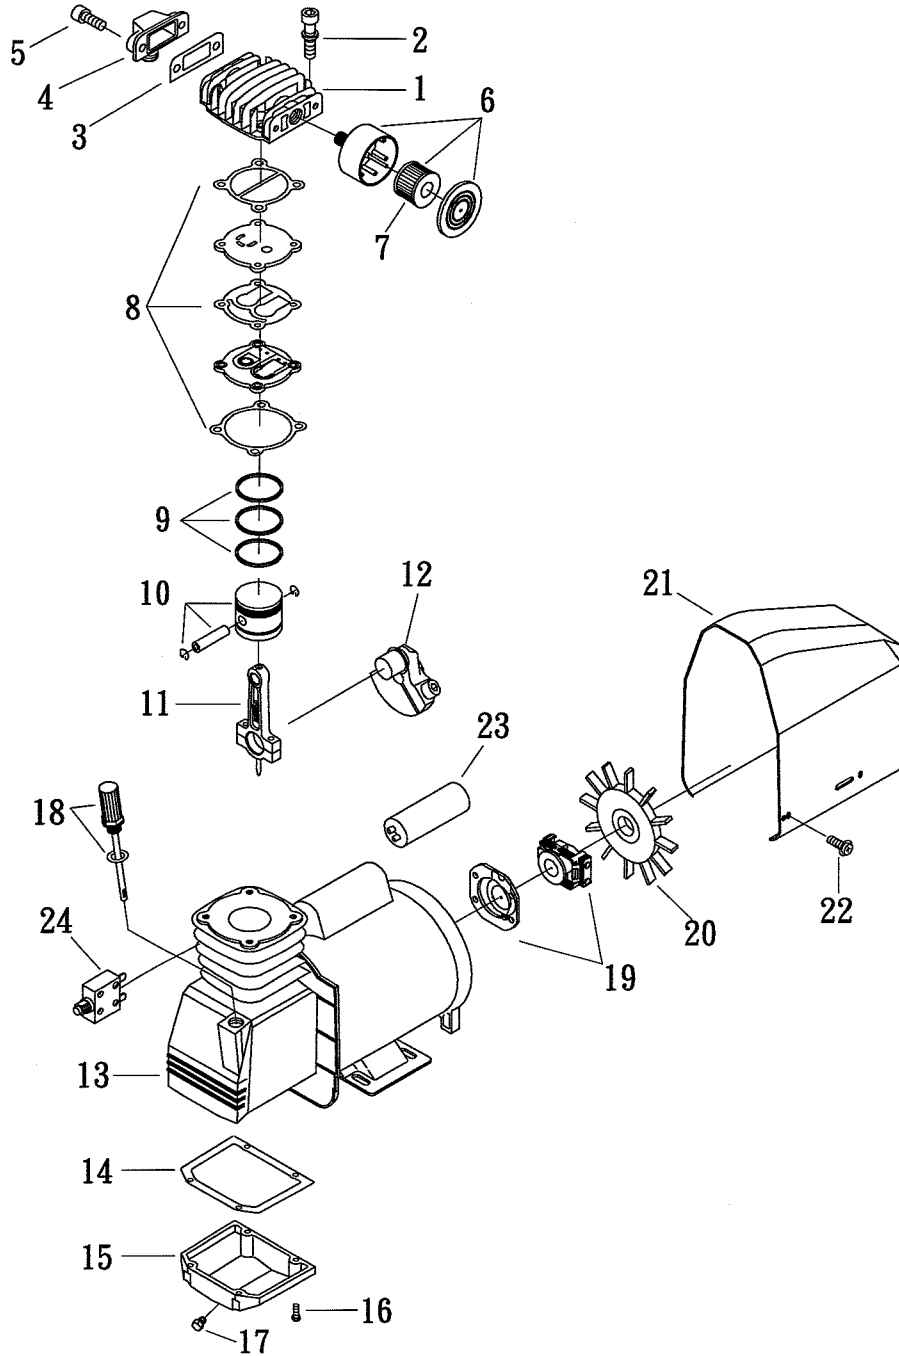

MODEL :DD-2022S (Pump)

SPARE PARTS LIST

NO : MP-1103

REF. NO.	DESCRIPTION	PART NO.	QTY.	REF. NO.	DESCRIPTION	PART NO.	QTY.
1	Cylinder head	3101042	1	13	Motor set	3B8-NA1002	1
2	Allen bolt set	3B01-M06*035V	4	14	Crankcase base gasket	2G08-001	1
3	Exhaust elbow gasket	2G09-001H	1	15	Crankcase base	3349001	1
4	Exhaust elbow	2N06-04H1	1	16	Bolt	2B02-FM5*015	4
5	Allen bolt	2B01-M08*020	2	17	Oil draining plug	2N33-001	1
6	Air filter	2140019A	1	18	Dipstick set	2339008A	1
7	Filter element	2142013	1	19	Centrifugal switch set	2E24-14064P	1
8	Inlet & Exhaust valve assembly	3B13-AC0747	1	20	Cooling fan	2336037-2	1
9	Piston ring set	3B32-47N	1	21	Shroud	2428003	1
10	Piston set	3B31-47	1	22	Bolt	2B02-FM5*010WB	6
11	Rod	2315033	1	23	Starting capacitor	2E28-300F125V	1
12	Crankshaft & balancer	3304076	1	24	Thermal protector	2E25-15A	1

MODEL :DD-2022S (Receive Tank)

SPARE PARTS LIST

NO : MP-1103

REF. NO.	DESCRIPTION	PART NO.	QTY.	REF. NO.	DESCRIPTION	PART NO.	QTY.
1	Air tank	3401542A	1	13	Bushing	2E04-101	1
2	Drain valve	2405011	1	14	Motor feet set bolt	3B08-FM08*30-A	4
3	Rubber pad set	3433011-A	4	15	Pressure switch	2E21-AA276BP	1
4	Grip	2432004	1	16	Strain relief bushing	2E04-010	2
5	Pressure relief valve	2406018A	1	17	Plug	2B14-ST02E	4
6	Body seat block	2439008	6	18	Power cable	2E01-012	1
7	Check valve	2414025	1	19	Soft tube	2T06-026	1
8	Unloading elbow	2N06-01T02H	1	20	Exhaust elbow	2N06-02T02S	1
9	Unloading tube	3B2-02*220F	1	21	Regulator	2408027	1
10	Exhaust soft tube	2T02-04*0440	1	22	Pressure gauge	2D12-15V15KS	2
11	Tank seating	3401203A	1	23	Quick coupler(female)	07MS01/4M-B	2
12	Hexagon bolt set	3B00-FM08*020V	4	24	Cable	2E02-2030602Y2T	1