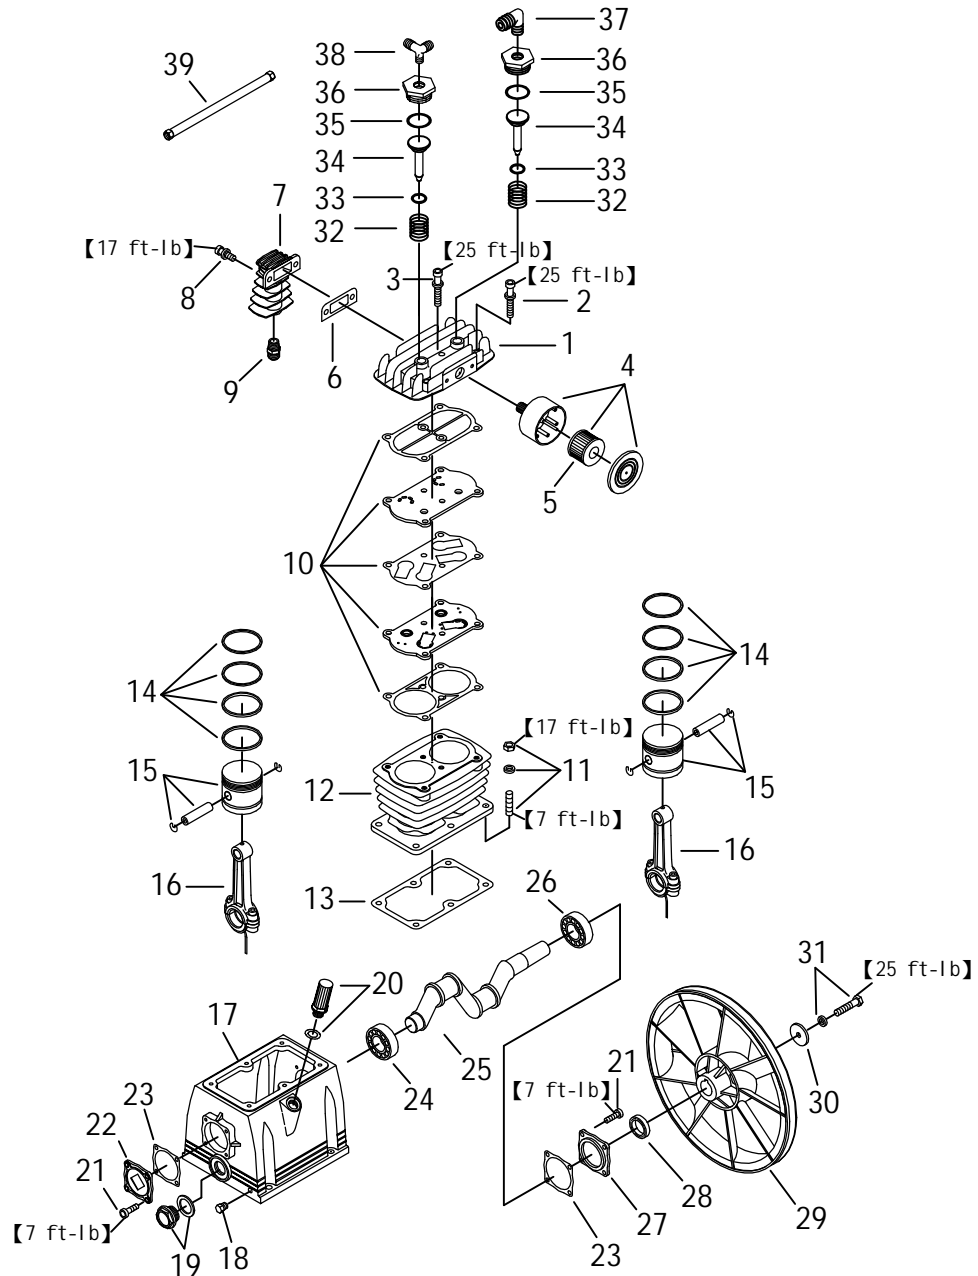

# MODEL : HUL60

## SPARE PARTS LIST

NO : MF-1707

REF. NO.	DESCRIPTION	PART NO.	QTY.	REF. NO.	DESCRIPTION	PART NO.	QTY.
1	Cylinder head	3101059A	1	21	Allen bolt	2B01-M06*020	8
2	Allen bolt set	3B01-M08*050V	4	22	Front bearing seat	3309006	1
3	Allen bolt set	3B01-M08*065V	2	23	Rear bearing seat gasket	2G06-005	2
4	Air filter set	2140019A	1	24	Bearing	2N35-6205	1
5	Filter element	2142013	1	25	Crankshaft & balancer	3304071	1
6	Exhaust elbow gasket	2G09-001H	1	26	Bearing	2N35-6205Z	1
7	Exhaust tank	3127005	1	27	Rear bearing seat	3311009	1
8	Allen bolt set	3B01-M08*025V	2	28	Oil seal	2N50-TC25*35*07	1
9	Nipple	2N01-023	1	29	Pulley	3PBF-125A124	1
10	In. & Ex. valve assembly	3B13-AH30	1	30	Plate washer	2B30-08*35*35	1
11	Double head screw set	3B11-001-A	6	31	Hexagon bolt set	3B00-SM08*035AV	1
12	Cylinder	3201047	1	32	Unloading spring	2S03-001	2
13	Cylinder gasket	2G04-017	1	33	O-ring	2N52-P06V	2
14	Piston ring set	3B32-651N	2	34	Unloading piston	2113007	2
15	Piston set	3B31-652	2	35	O-ring	2N52-P16*3V	2
16	Rod set	3B33-HL40	2	36	Unloading nut	2B26-001	2
17	Crankcase	3301055	1	37	Unloading elbow	2N06-01T02H	1
18	Oil draining plug	2N33-001	1	38	Unloading 3-way pipe	2N09-02H01T02H1	1
19	Oil sight gauge set	2303022B	1	39	Unloading tube set	3B2-02*170N	1
20	Breather set	2339009A	1				