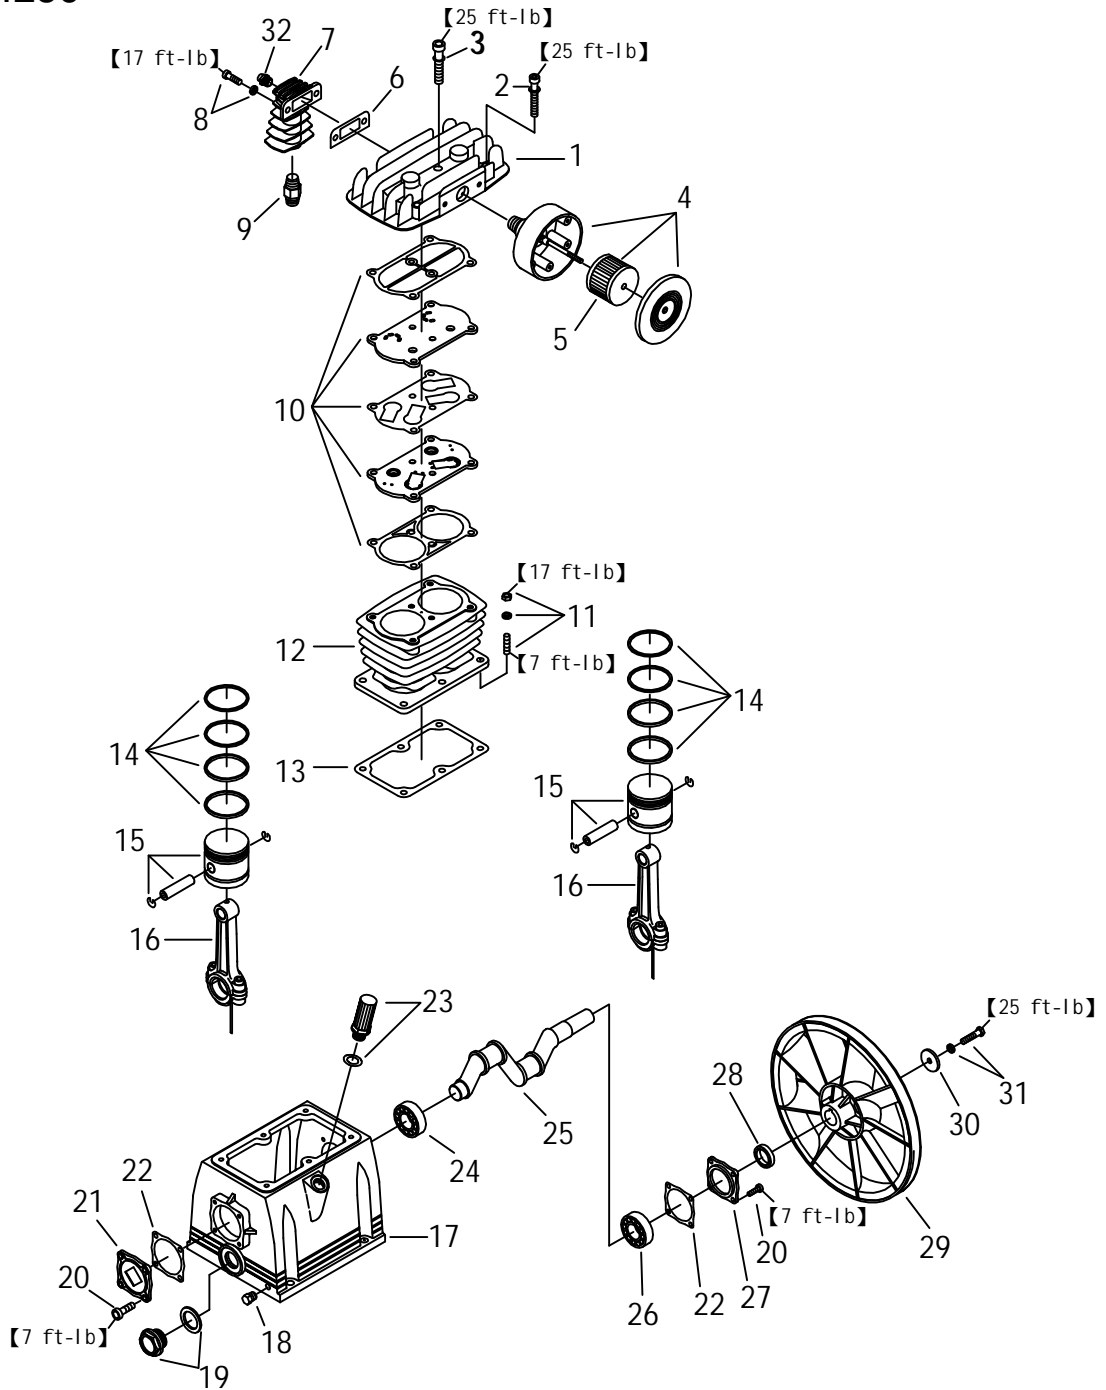

MODEL : HL60

SPARE PARTS LIST

NO : MF-1707

REF. NO.	DESCRIPTION	PART NO.	QTY.	REF. NO.	DESCRIPTION	PART NO.	QTY.
1	Cylinder head	3101059	1	17	Crankcase	3301055	1
2	Allen bolt set	3B01-M08*055V	4	18	Oil draining plug	2N33-001	1
3	Allen bolt set	3B01-M08*065V	2	19	Oil sight gauge set	2303022B	1
4	Air filter set	2140019A	1	20	Allen bolt set	2B01-M06*020	8
5	Filter element	2142013	1	21	Front bearing set	3309006	1
6	Exhaust elbow gasket	2G09-001H	1	22	Bearing seat packing	2G06-005	2
7	Exhaust tank	3127008	1	23	Breather set	2339009A	1
8	Allen bolt set	3B01-M08*025V	2	24	Bearing	2N35-6205	1
9	Nipple	2N01-023	1	25	Crankshaft & balancer	3304071	1
10	In. & Ex. valve seat assembly	3B13-AH30	1	26	Bearing	2N35-6205Z	1
11	Double head screw set	3B11-001-A	6	27	Rear bearing seat	3311009	1
12	Cylinder	3201047	1	28	Oil seal	2N50-TC25*35*07	1
13	Cylinder gasket	2G04-017	1	29	Pulley	3PBF-105A124	1
14	Piston ring set	3B32-651N	2	30	Plate washer	2B30-08*35*35	1
15	Piston set	3B31-652	2	31	Hexagon bolt set	3B00-SM08*035AV	1
16	Rod set	3B33-HL40	2	32	Bushing	2N02-02N01NC	1