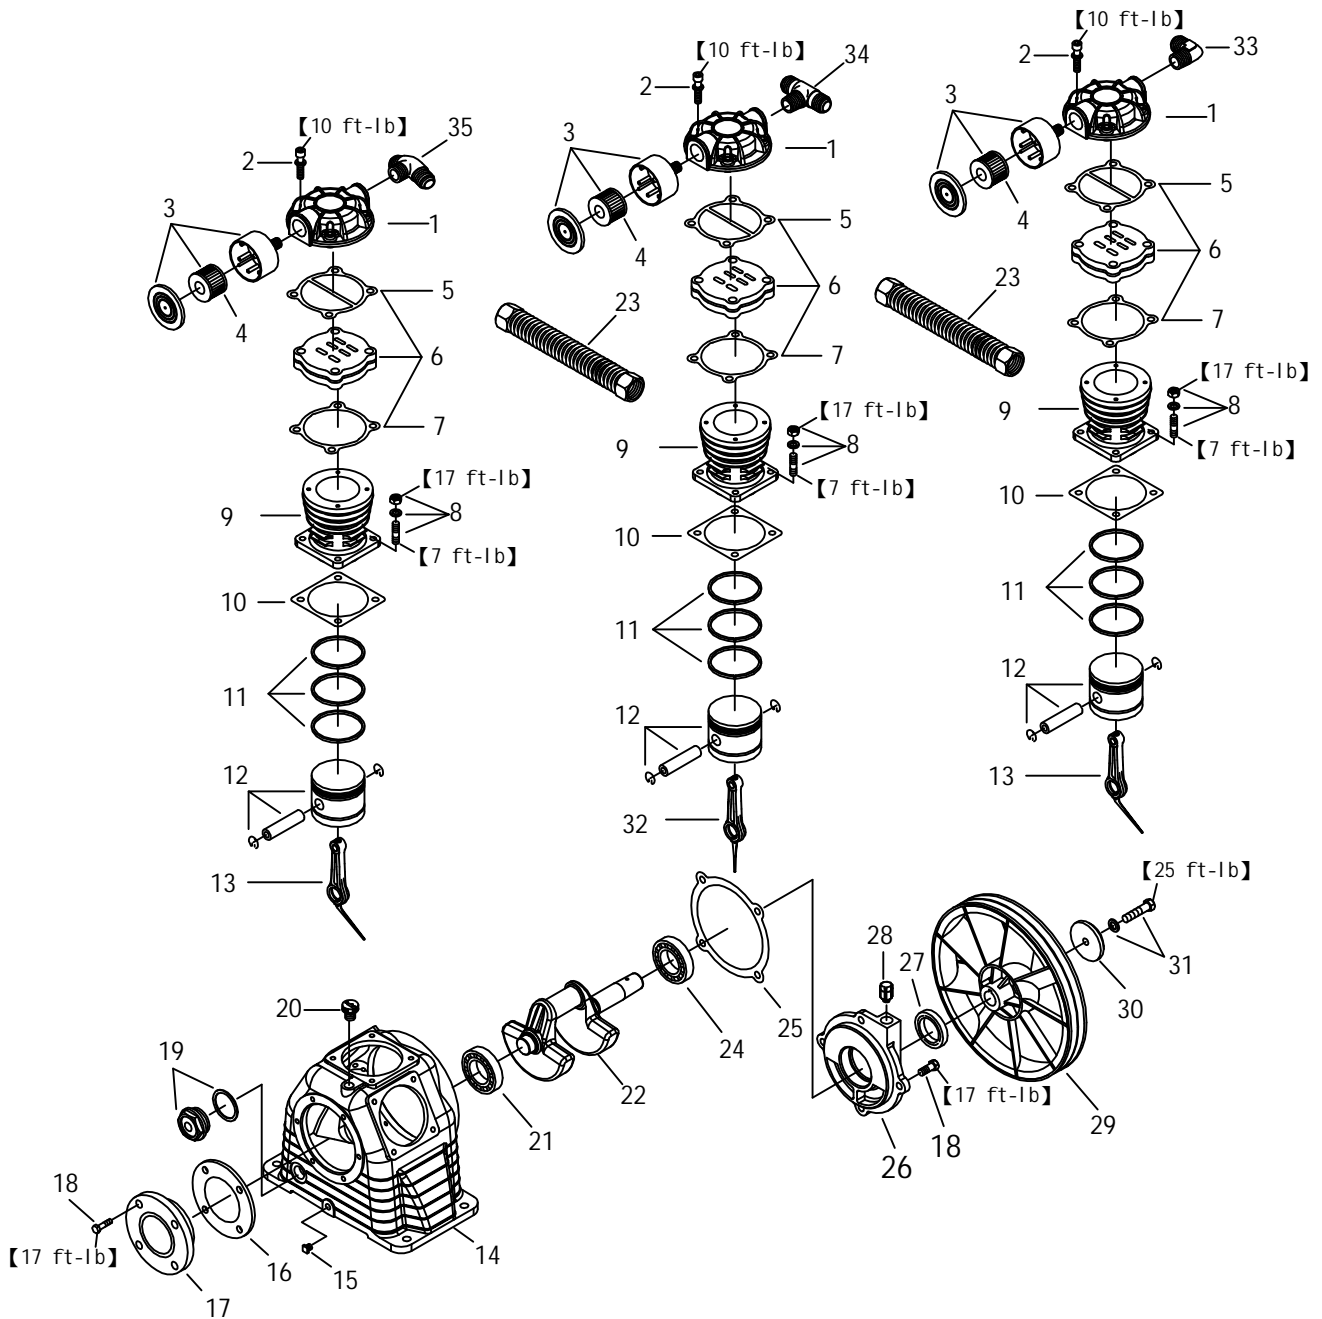

# MODEL : CK40

## SPARE PARTS LIST

NO : QC-1707

REF. NO.	DESCRIPTION	PART NO.	QTY.	REF. NO.	DESCRIPTION	PART NO.	QTY.
1	Cylinder head	3101099	3	19	Oil sight gauge set	2303022B	1
2	Allen bolt set	3B01-M06*040V	12	20	Oil filling plug set	2319003A	1
3	Air filter set	2140020A	3	21	Bearing	2N35-6205	1
4	Filter element	2142013	3	22	Crankshaft & balancer	3304101	1
5	Cylinder head gasket	2G01-015C	3	23	Exhaust tube set	3B2-04*195	2
6	In. & Ex. valve assembly	3B13-K5065C	3	24	Bearing	2N35-6205Z	1
7	Valve seat gasket	2G03-010H	3	25	Bearing seat gasket	2G06-008	1
8	Double head screw set	3B11-001-A	12	26	Bearing seat	3311034	1
9	Cylinder	3201083	3	27	Oil seal	2N50-TC24*47*07	1
10	Cylinder gasket	2G04-003	3	28	Breathing cover	2321008	1
11	Piston ring set	3B32-65N	3	29	Pulley	3PBF-125A124	1
12	Piston set	3B31-65N	3	30	Plate washer	2B30-08*35*35	1
13	Rod set	3B33-CT30L	2	31	Hexagon bolt set	3B00-SM08*035AV	1
14	Crankcase	3301121	1	32	Rod set	3B33-CT30M	1
15	Oil draining plug	2N33-002	1	33	Exhaust elbow	2N06-04T04H	1
16	Front cover gasket	2G05-020	1	34	Exhaust 3-way pipe	2N09-04H04T04H4	1
17	Front cover	3309044A	1	35	Exhaust 3-way pipe	2N09-04H04T04H2	1
18	Hexagon bolt	2B00-SM08*020	8				